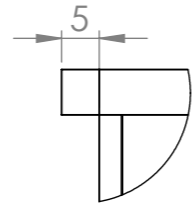

DETAIL A
SCALE 1:1

DETAIL B
SCALE 1:1

Copyright GroundLevel straatmeubilair

UNLESS OTHERWISE SPECIFIED: DIMENSIONS ARE IN MILLIMETERS				FINISH:		DEBURR AND BREAK SHARP EDGES		DO NOT SCALE DRAWING		REVISION	
SURFACE FINISH:											
TOLERANCES:											
LINEAR:								TITLE:			
ANGULAR:								Pool BRUUT - Rev 1			
								DWG NO.			
						MATERIAL:		A3			
						Corten					
						WEIGHT:		SCALE:1:6			
								SHEET 1 OF 1			