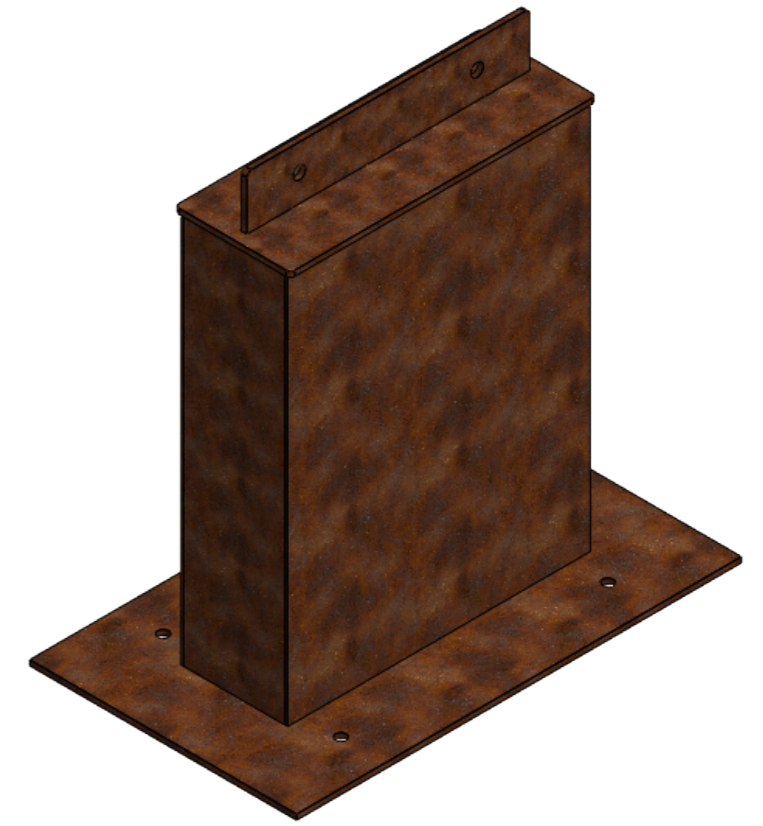

DETAIL A
SCALE 1:1

DETAIL B
SCALE 1:1

Copyright GroundLevel straatmeubilair

UNLESS OTHERWISE SPECIFIED: DIMENSIONS ARE IN MILLIMETERS				FINISH:		DEBURR AND BREAK SHARP EDGES		DO NOT SCALE DRAWING		REVISION	
SURFACE FINISH:											
TOLERANCES:											
LINEAR:								TITLE:			
ANGULAR:								Pool BRUUT - Rev 1			
								DWG NO.			
						MATERIAL:		A3			
						Corten					
						WEIGHT:		SCALE:1:6			
								SHEET 1 OF 1			