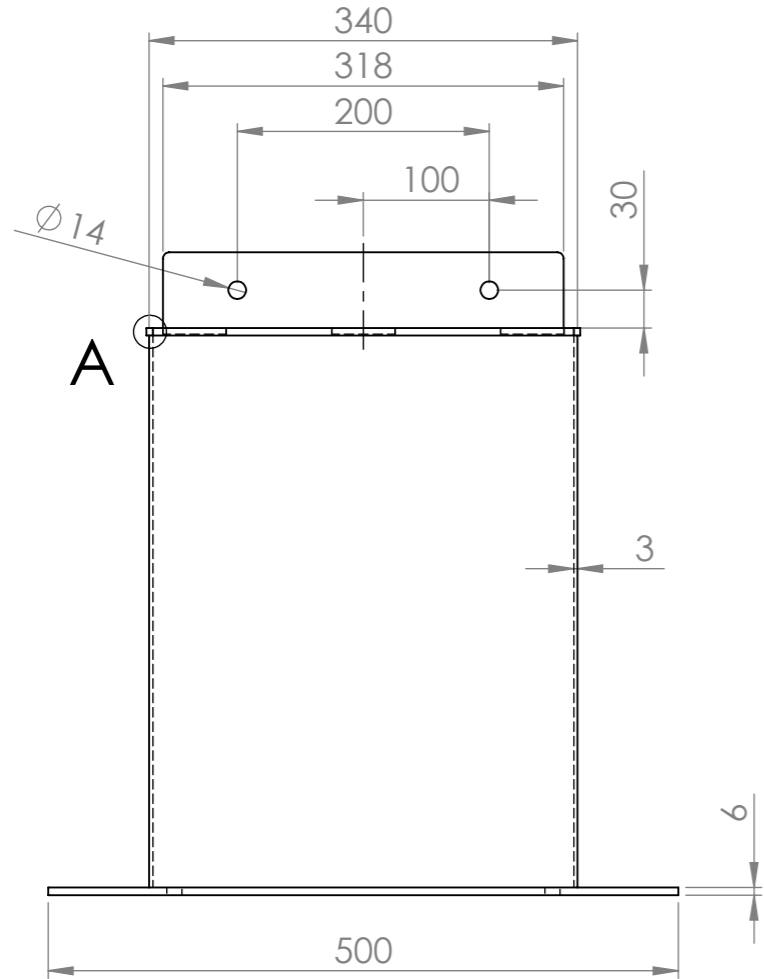

DETAIL A
SCALE 1:1

DETAIL B
SCALE 1:1

Copyright GroundLevel straatmeubilair

UNLESS OTHERWISE SPECIFIED: DIMENSIONS ARE IN MILLIMETERS				FINISH:		DEBURR AND BREAK SHARP EDGES		DO NOT SCALE DRAWING		REVISION	
SURFACE FINISH:											
TOLERANCES:											
LINEAR:								TITLE:			
ANGULAR:								Pool BRUUT - Rev 1			
								DWG NO.			
						MATERIAL:		A3			
						Corten					
						WEIGHT:		SCALE:1:6			
								SHEET 1 OF 1			