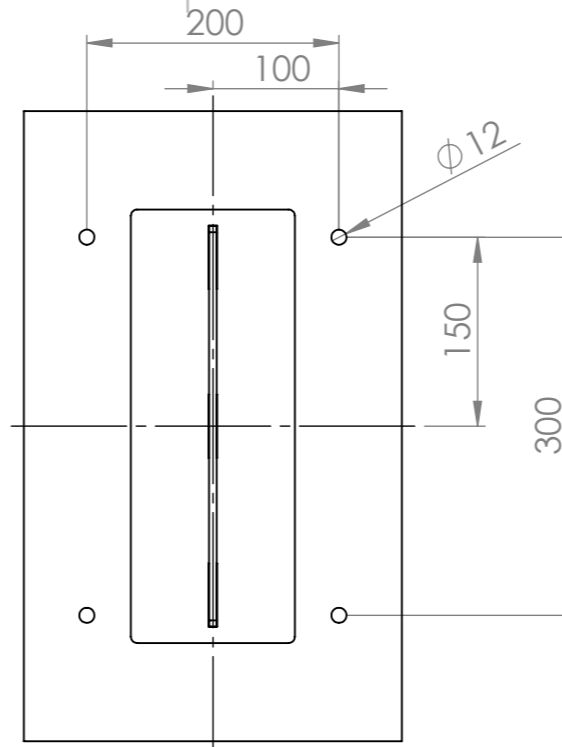

DETAIL A
SCALE 1:1

DETAIL B
SCALE 1:1

Copyright GroundLevel straatmeubilair

UNLESS OTHERWISE SPECIFIED: DIMENSIONS ARE IN MILLIMETERS				FINISH:		DEBURR AND BREAK SHARP EDGES		DO NOT SCALE DRAWING		REVISION	
SURFACE FINISH:											
TOLERANCES:											
LINEAR:								TITLE:			
ANGULAR:								Pool BRUUT - Rev 1			
								DWG NO.			
						MATERIAL:		A3			
						Corten					
						WEIGHT:		SCALE:1:6			
								SHEET 1 OF 1			