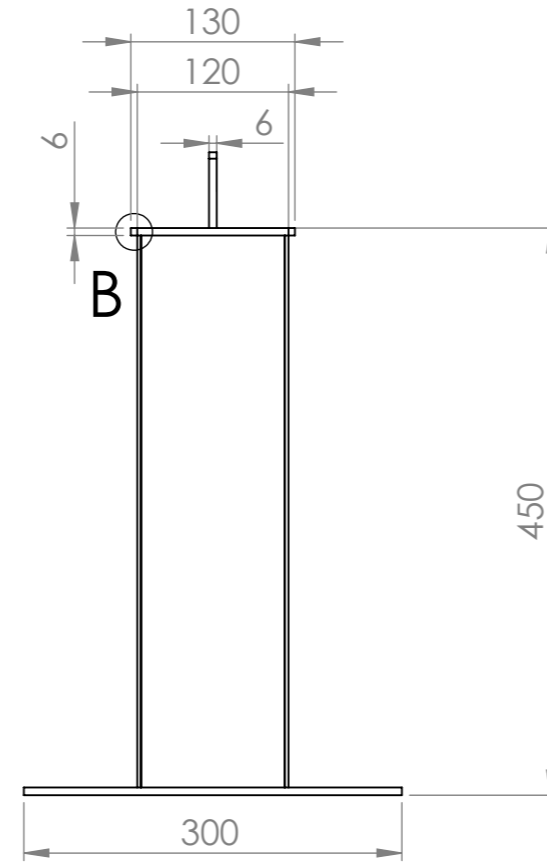

DETAIL A
SCALE 1:1

DETAIL B
SCALE 1:1

Copyright GroundLevel straatmeubilair

UNLESS OTHERWISE SPECIFIED: DIMENSIONS ARE IN MILLIMETERS				FINISH:		DEBURR AND BREAK SHARP EDGES		DO NOT SCALE DRAWING		REVISION	
SURFACE FINISH:											
TOLERANCES:											
LINEAR:								TITLE:			
ANGULAR:								Pool BRUUT - Rev 1			
								DWG NO.			
						MATERIAL:		A3			
						Corten					
						WEIGHT:		SCALE:1:6			
								SHEET 1 OF 1			