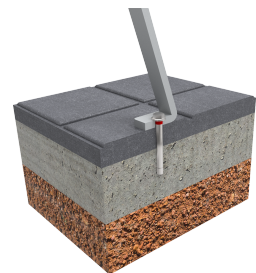

The constant improvement and evolution of our products may result in some modifications of the technical specifications and characteristics of the products without prior notice.

[Project sheet](#) | [CAD](#) | [Catalogue](#) | [Mounting instructions](#) | [HD image](#)