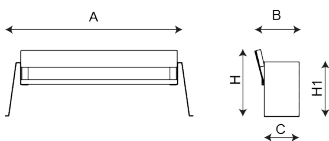

Legs made of galvanised steel with epoxy coating and Corten colour polyester powder coating.
110 x 40 x 1800 mm REBNEW boards. Eco-friendly, 100% recycled and recyclable material. Without maintenance. Does not chip, crack, rot nor dry up. Highly resistant to moisture and bad weather conditions.
Stainless steel screws.
Recommended anchoring: by means of M10 expansion bolts depending on the surface and the project.